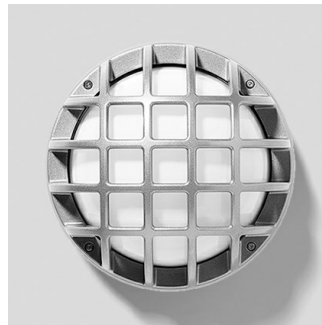

EKO+26/G

Part number	302074
Lampholder:	E27
Light Source:	INCANDESCENT LAMPS (A60)
Wattage:	1x100 W
Finish:	GR-20 / Metallic grey / Glossy
Insulation class:	I
Degree of protection:	IP66
IK-J-xxIP:	IK10 20J xx9
Optic:	SYMMETRIC EXTRA WIDE REFLECTOR
Ta MIN luminaire:	-30°
Ta MAX luminaire:	25°

Description

Wall and ceiling mounting luminaire for indoor and outdoor, comprising:

- Die-cast painted aluminium housing, ring and screens
- Pressed glass diffuser, white painted inside
- Aluminium reflector for incandescent versions
- EPDM gasket
- Diffuser stays securely hinged to the frame
- No through wiring
- Stainless steel locking screws