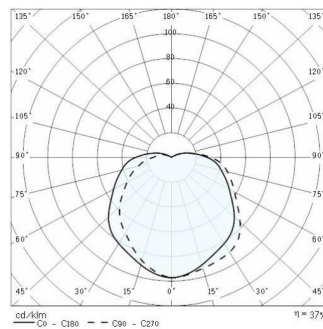

EKO+26/G

Part number	302074
Lampholder:	E27
Light Source:	INCANDESCENT LAMPS (A60)
Wattage:	1x100 W
Finish:	GR-20 / Metallic grey / Glossy
Insulation class:	I
Degree of protection:	IP66
IK-J-xxIP:	IK10 20J xx9
Optic:	SYMMETRIC EXTRA WIDE REFLECTOR
Ta MIN luminaire:	-30°
Ta MAX luminaire:	25°

Photometric data

Technical drawings